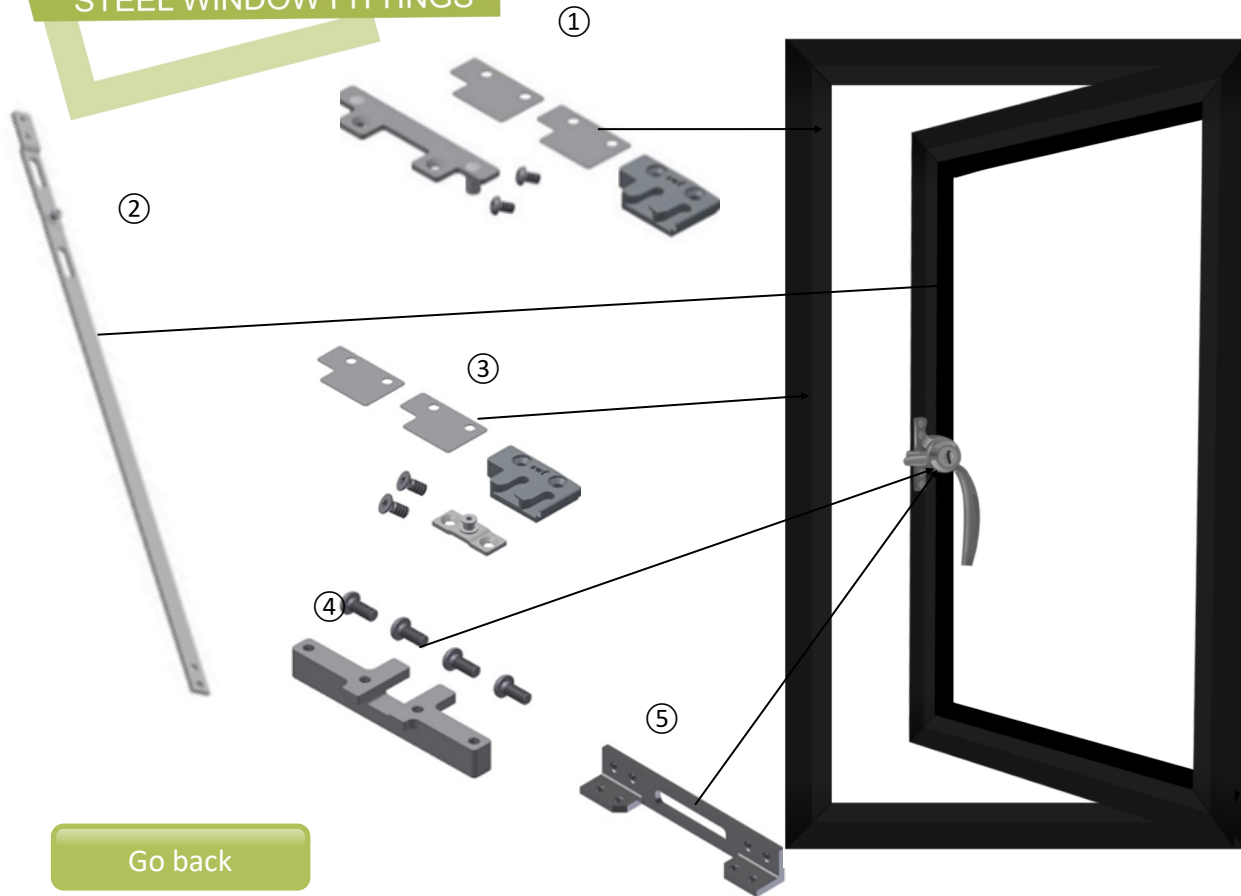

+44 (0)1952 794154

+44 (0)1952 794054

STEEL WINDOW FITTINGS

Concealed Multipoint Options (W50TB)

For your window you will require :

1. MPW50TBKKRH x6
2. MPR65LNA x2
MPR65SNA x2
3. MPW50TBCMUGRH x1
4. MPW50TBDBSCK x1
5. MPW50TBIGHB10 x1

*For one window

Technical Sheets

2,400mm to 2,760mm

2,760mm+

Go back

Ready to order?

Info@steelwindowfittings.com

+44 (0)1952 794154