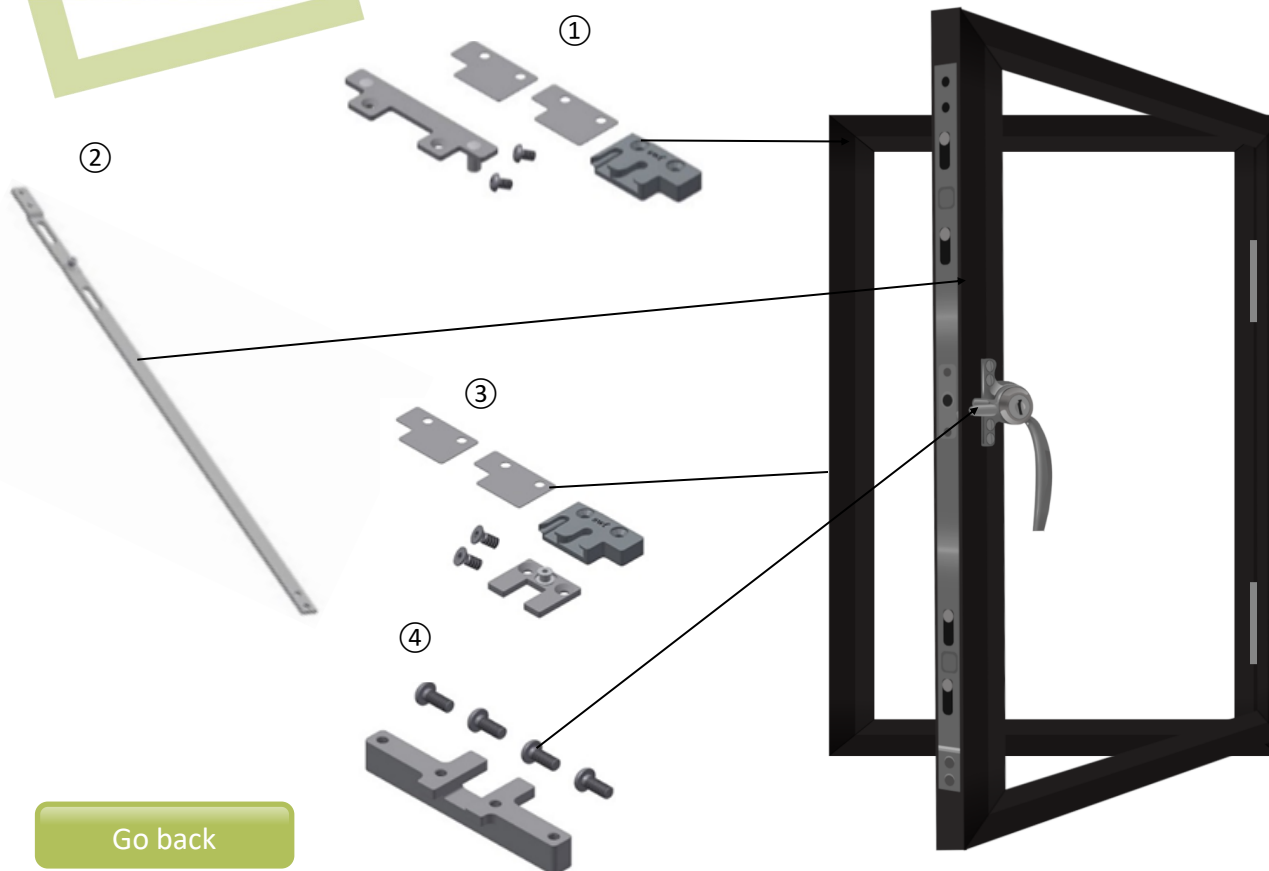

STEEL WINDOW FITTINGS

Concealed Multipoint Options (W50TB)

For your window you will require :

1. MPW50TBKKLH x4
2. MPR65LNA x2
3. MPW50TBCMBPLH x1
4. MPW50TBDBSCK x1

*For one window

Technical Sheets

1,200mm to 1,500mm

1,500mm to 1,808mm

1,808mm to 2,100mm

Go back

Ready to order?

Info@steelwindowfittings.com

+44 (0)1952 794154

+44 (0)1952 794054