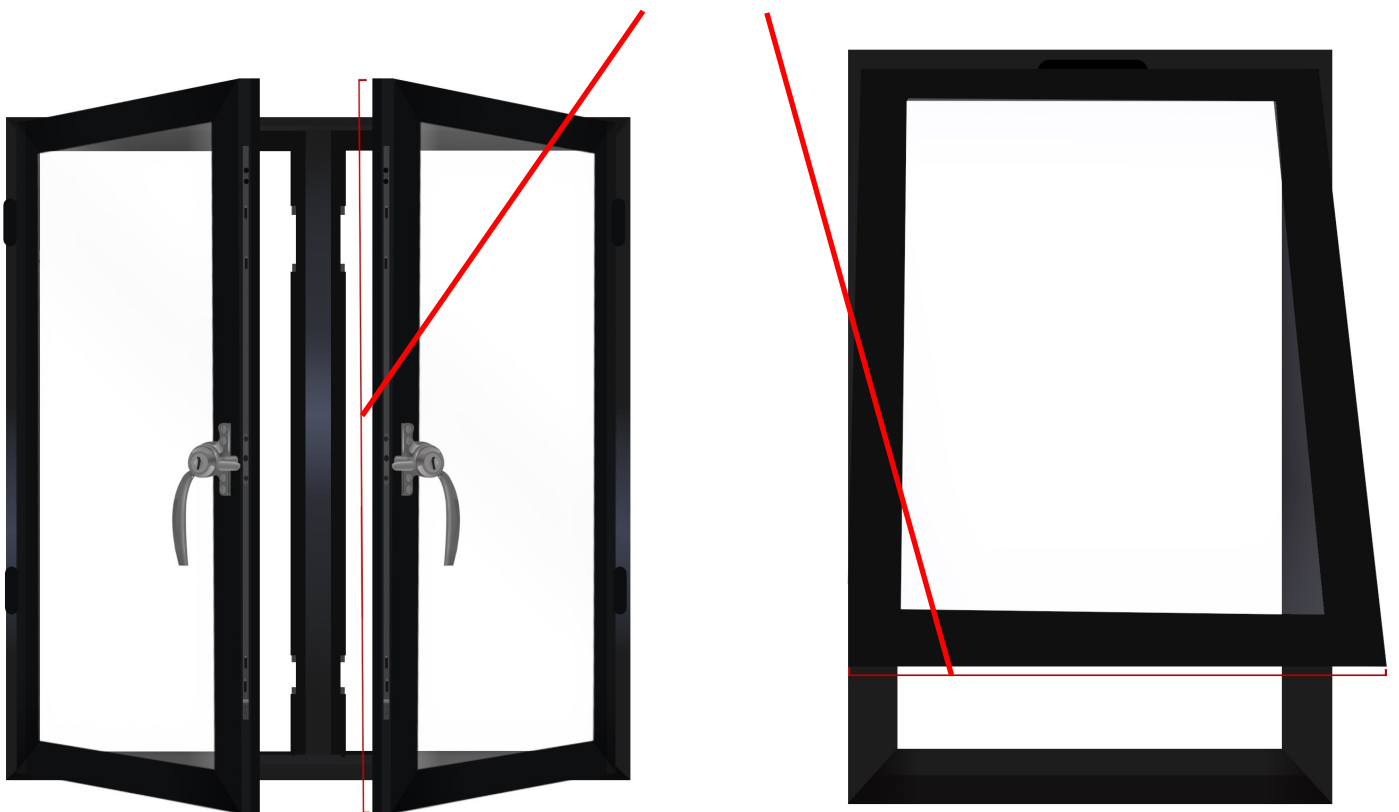

STEEL WINDOW FITTINGS

 Info@steelwindowfittings.com

 +44 (0)1952 794154
+44 (0)1952 794054

swf

STEEL WINDOW FITTINGS

Concealed Multipoint Options (W50TB)

Measure the long section where the
multipoint will sit.