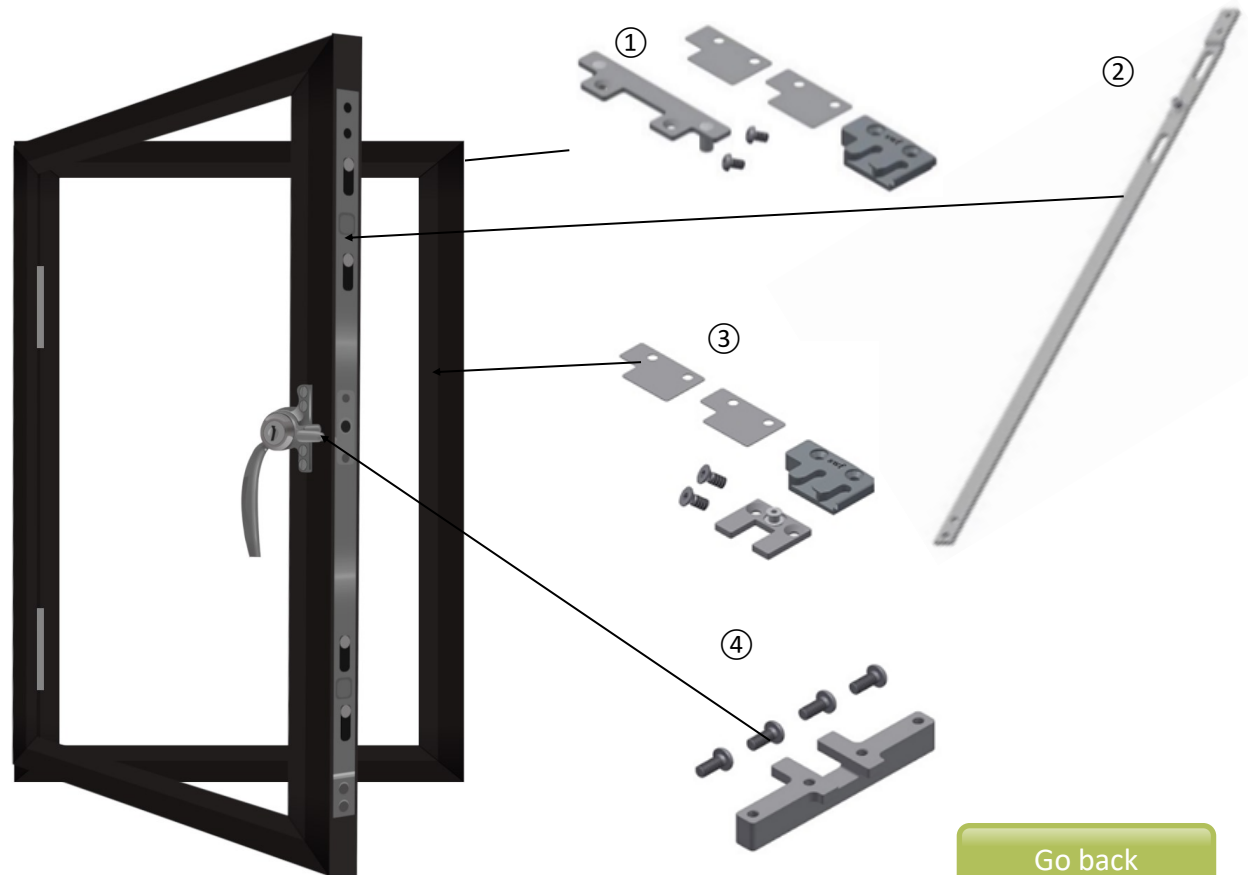

1. MPW50TBKKRH x4
2. MPR65LNA x2
3. MPW50TBCMBPRH x1
4. MPW50TBDBSCK x1

*For one window

Technical Sheets

1,200mm to 1,500mm

1,500mm to 1,808mm

1,808mm to 2,100mm

Go back

Ready to order?