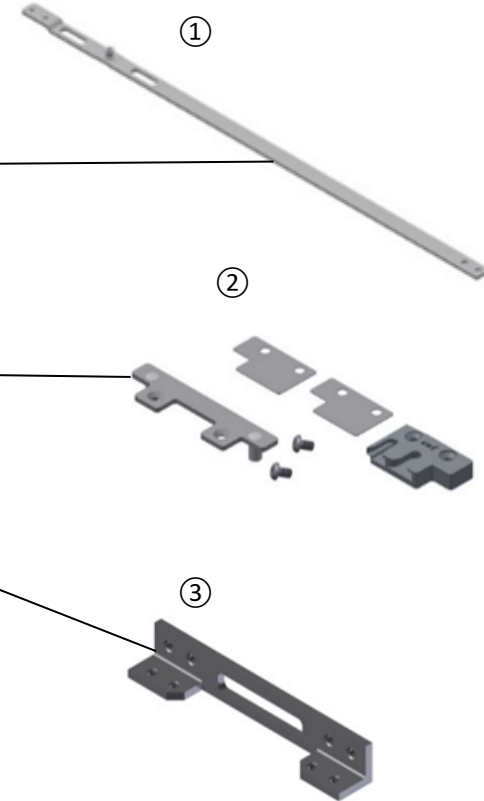

Concealed Multipoint Options (W50TB)

For your window you will require :

STEEL WINDOW FITTINGS

1. MPR65SNA x2
2. MPW50TBKKLH x2
3. MPW50TDBSCK x1

*For one window

Technical Sheets

370mm to 600mm

600mm to 800mm

Go back

Ready to order?

Info@steelwindowfittings.com

+44 (0)1952 794154

+44 (0)1952 794054