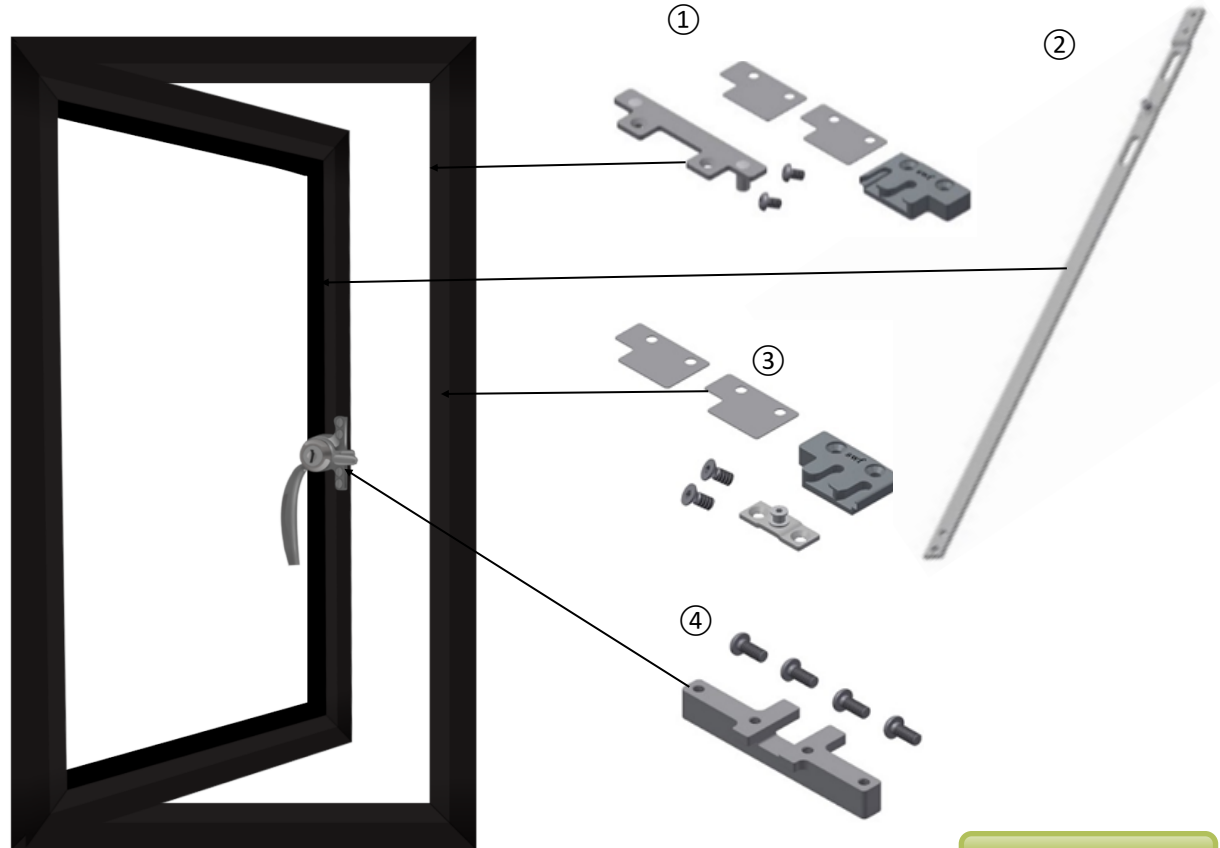

Technical Sheets

2,100mm to 2,400mm

2,400mm to 2,760mm

Go back

Ready to order?

Info@steelwindowfittings.com

+44 (0)1952 794154

+44 (0)1952 794054