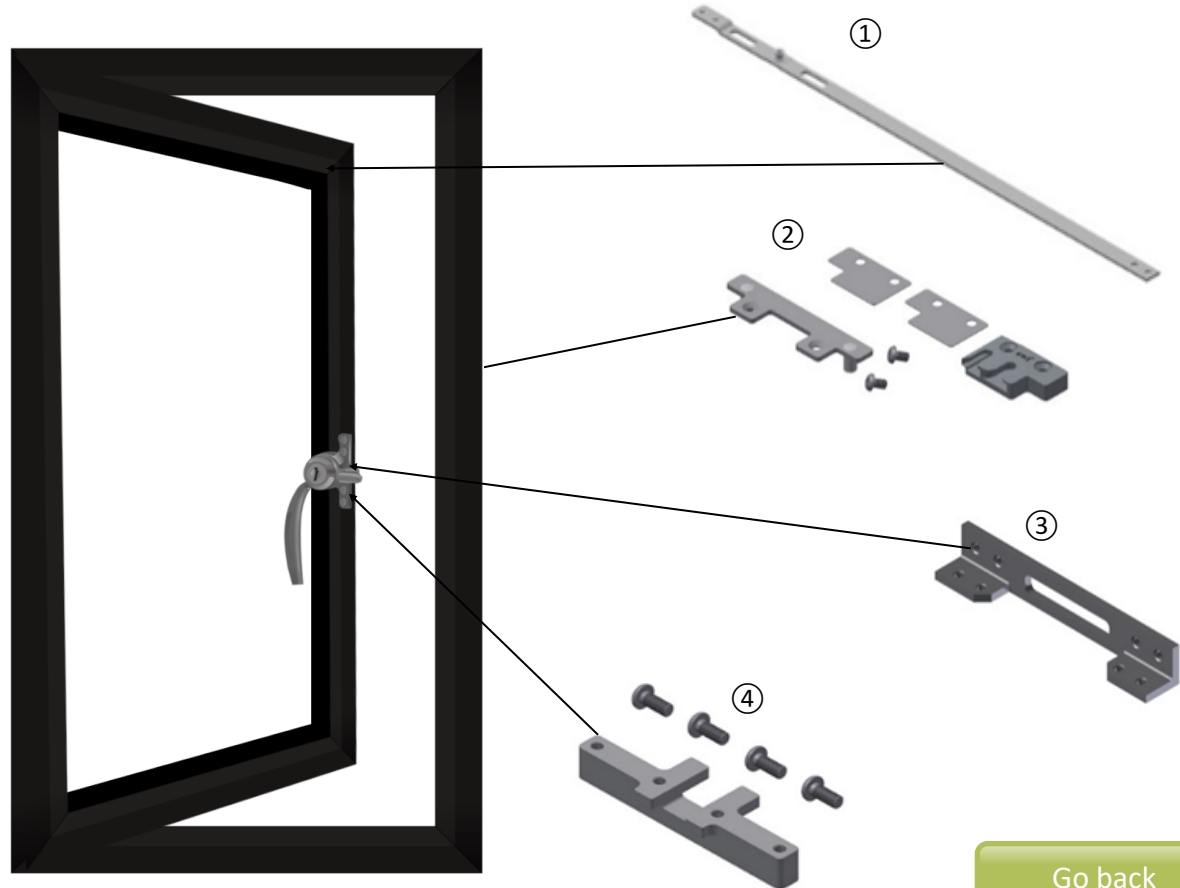

STEEL WINDOW FITTINGS

Concealed Multipoint Options (W50TB)

For your window you will require :

1. MPR65SNA x2
2. MPW50TBKKLH x2
3. MPW50TBIGHB10 x1
4. MPW50TBDBSCK x1

*For one window

Technical Sheets

370mm to 600mm

600mm to 800mm

Go back

Ready to order?

Info@steelwindowfittings.com

+44 (0)1952 794154

+44 (0)1952 794054