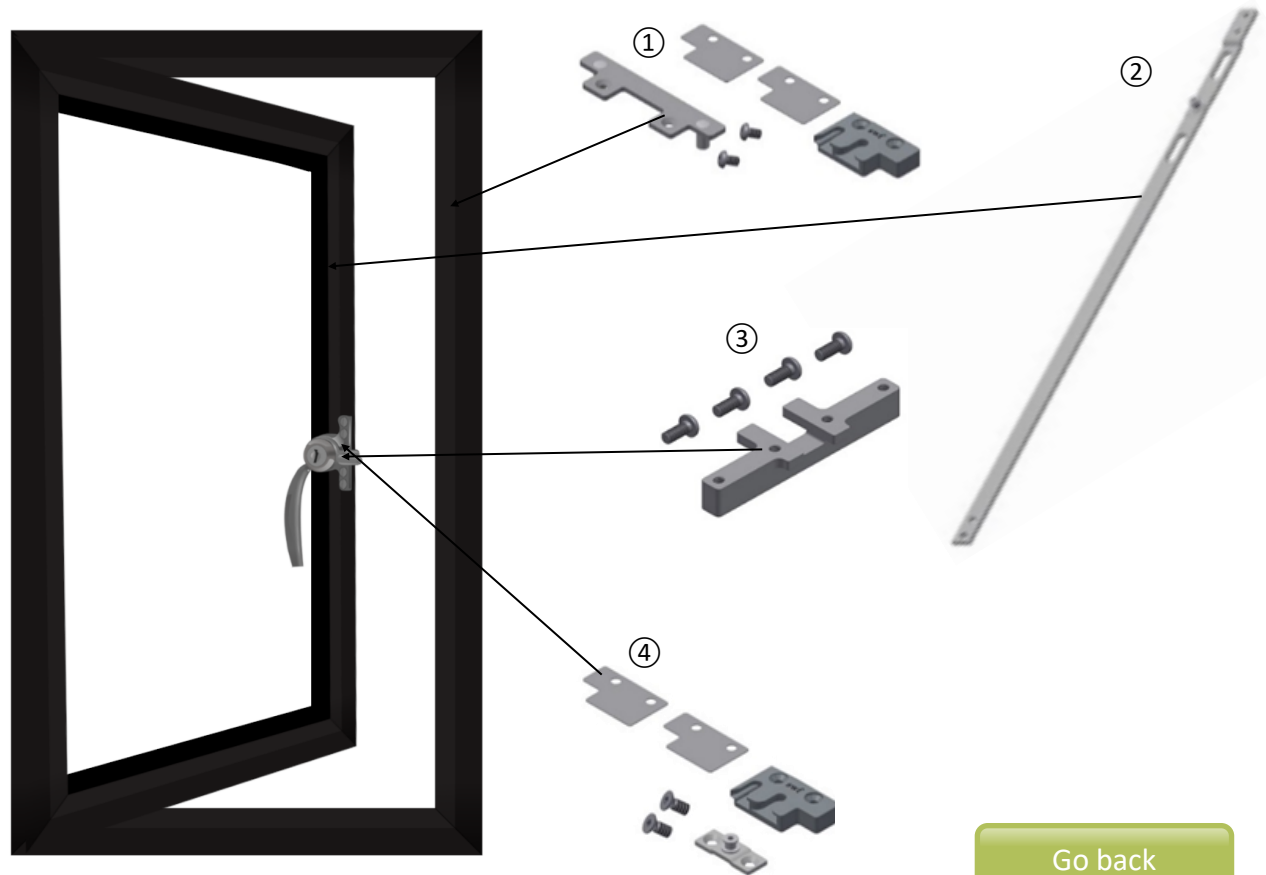

+44 (0)1952 794054

STEEL WINDOW FITTINGS

Concealed Multipoint Options (W50TB)

For your window you will require :

1. MPW50TBKKLH x2
2. MPR65SNA x2
3. MPW50TBDBSCK x1
4. MPW50TBCMUGLH x1

*For one window

Technical Sheets

800mm to 1,073mm

1,073mm to 1,200mm

Go back

Ready to order?

Info@steelwindowfittings.com

+44 (0)1952 794154

+44 (0)1952 794054

STEEL WINDOW FITTINGS