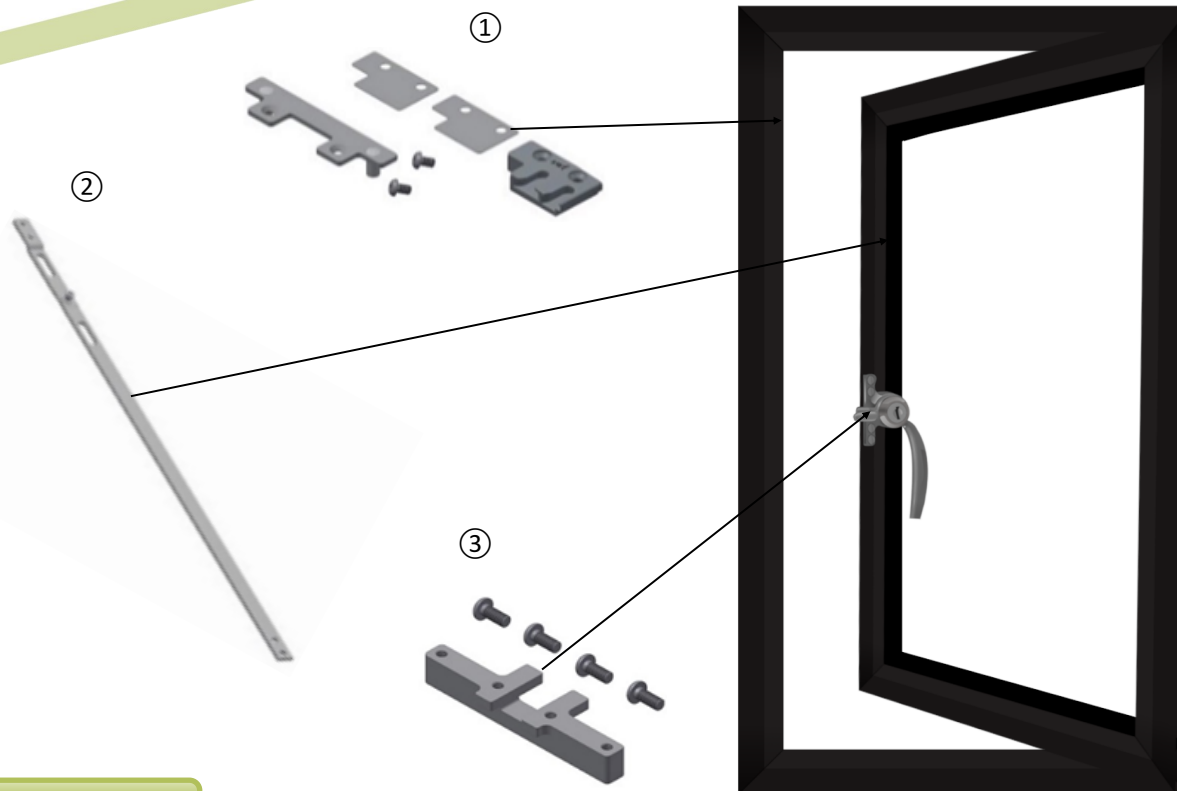

swf

STEEL WINDOW FITTINGS

Concealed Multipoint Options (W50TB)

For your window you will require :

1. MPW50TBKKRH x2
2. MPR65SNA x2
3. MPW50TBDBSCK x1

*For one window

Technical Sheets

370mm to 600mm

600mm to 800mm

Go back

Ready to order?

Info@steelwindowfittings.com

+44 (0)1952 794154

+44 (0)1952 794054