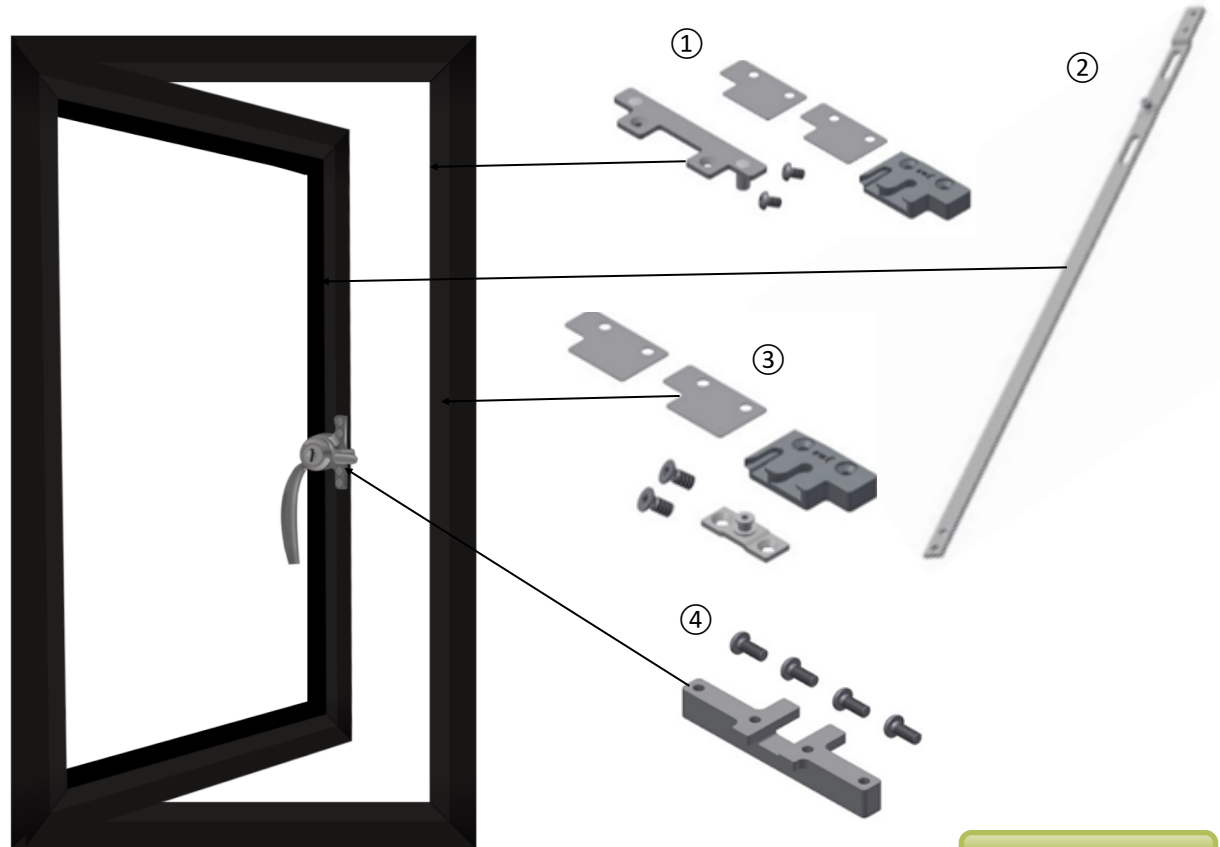

Concealed Multipoint Options (W50TB)

For your window you will require :

1. MPW50TBKKLH x6
2. MPR65LNA x2
MPR65SNA x2
3. MPW50TBCMUGLH x1
4. MPW50TBDBSCK x1

*For one window

Technical Sheets

2,760mm+

Go back

Ready to order?