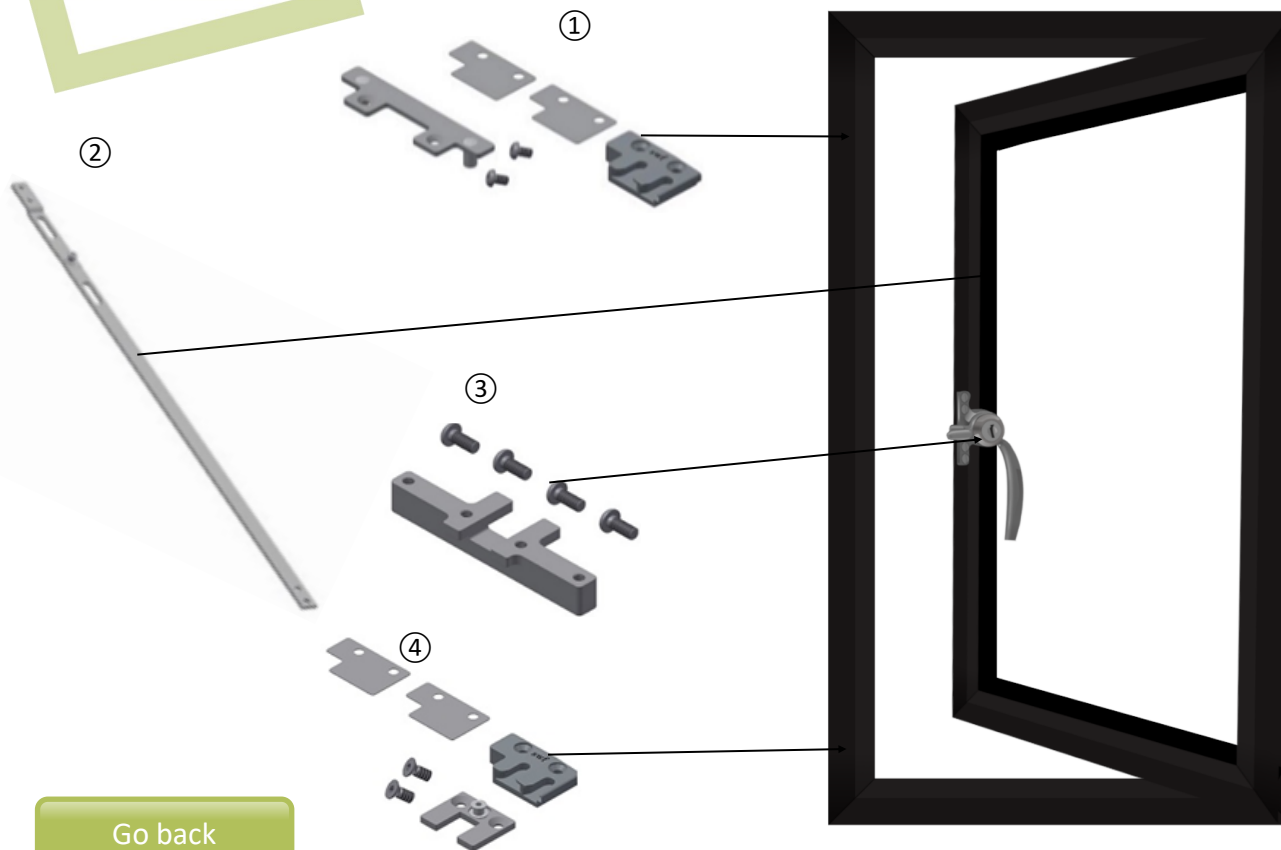

+44 (0)1952 794154

+44 (0)1952 794054

STEEL WINDOW FITTINGS

Concealed Multipoint Options (W50TB)

For your window you will require :

1. MPW50TBKKRH x6
2. MPR65LNA x2
MPR65SNA x2
3. MPW50TBDBSCK x1
4. MPW50TBCMBPRH x1

*For one window

Technical Sheets

2,100mm to 2,400mm

2,400mm to 2,760mm

2,760mm+

Go back

Ready to order?

Info@steelwindowfittings.com