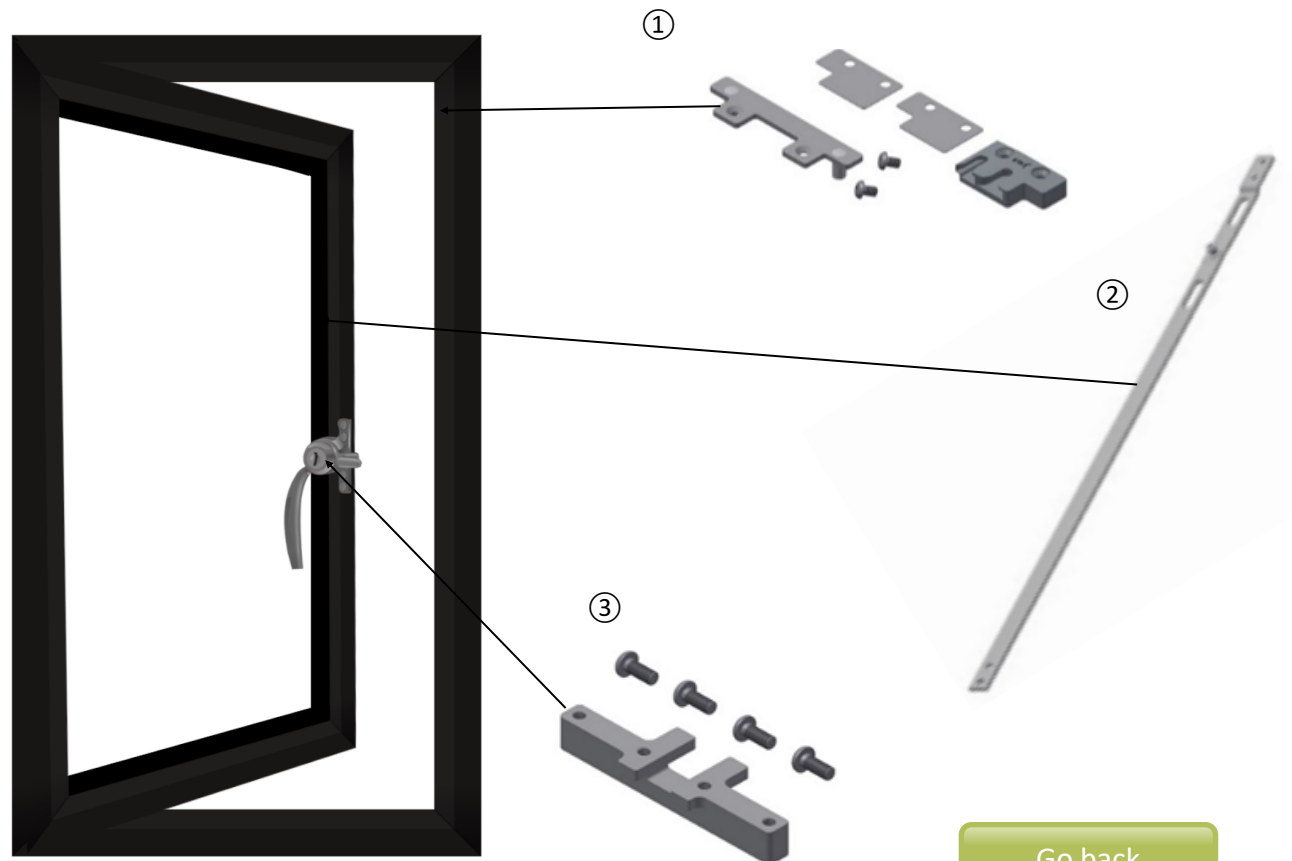

STEEL WINDOW FITTINGS

Concealed Multipoint Options (W50TB)

For your window you will require :

1. MPW50TBKKLH x4
2. MPR65LNA x2
3. MPW50TBDBSCK x1

*For one window

Technical Sheets

1,200mm to 1,500mm

1,500mm to 1,808mm

Go back

Ready to order?

Info@steelwindowfittings.com

+44 (0)1952 794154

+44 (0)1952 794054