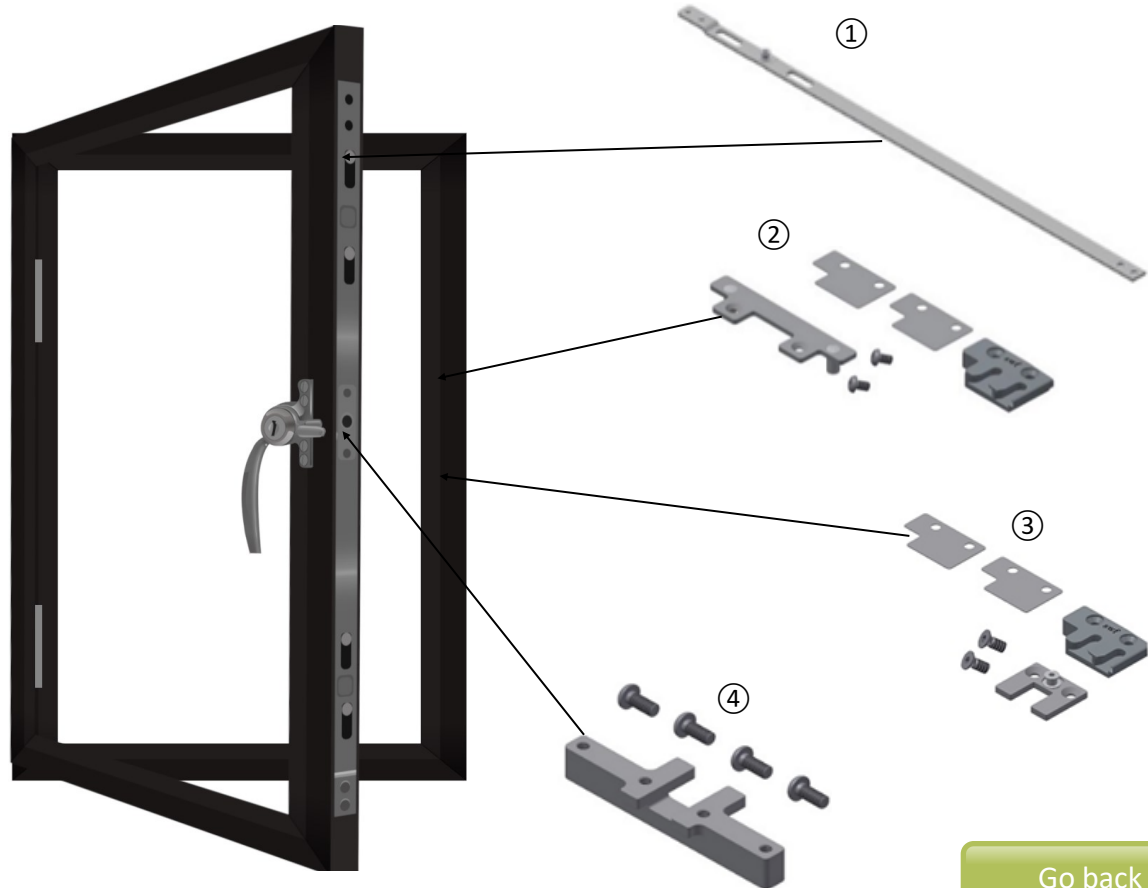

STEEL WINDOW FITTINGS

1. MPR65SNA x2
2. MPW50TBKKRH x2
3. MPW50TBCMBPRH x1
4. MPW50TBDBSCK x1

*For one window

Technical Sheets

370mm to 600mm

600mm to 800mm

800mm to 1,073mm

1,073mm to 1,200mm