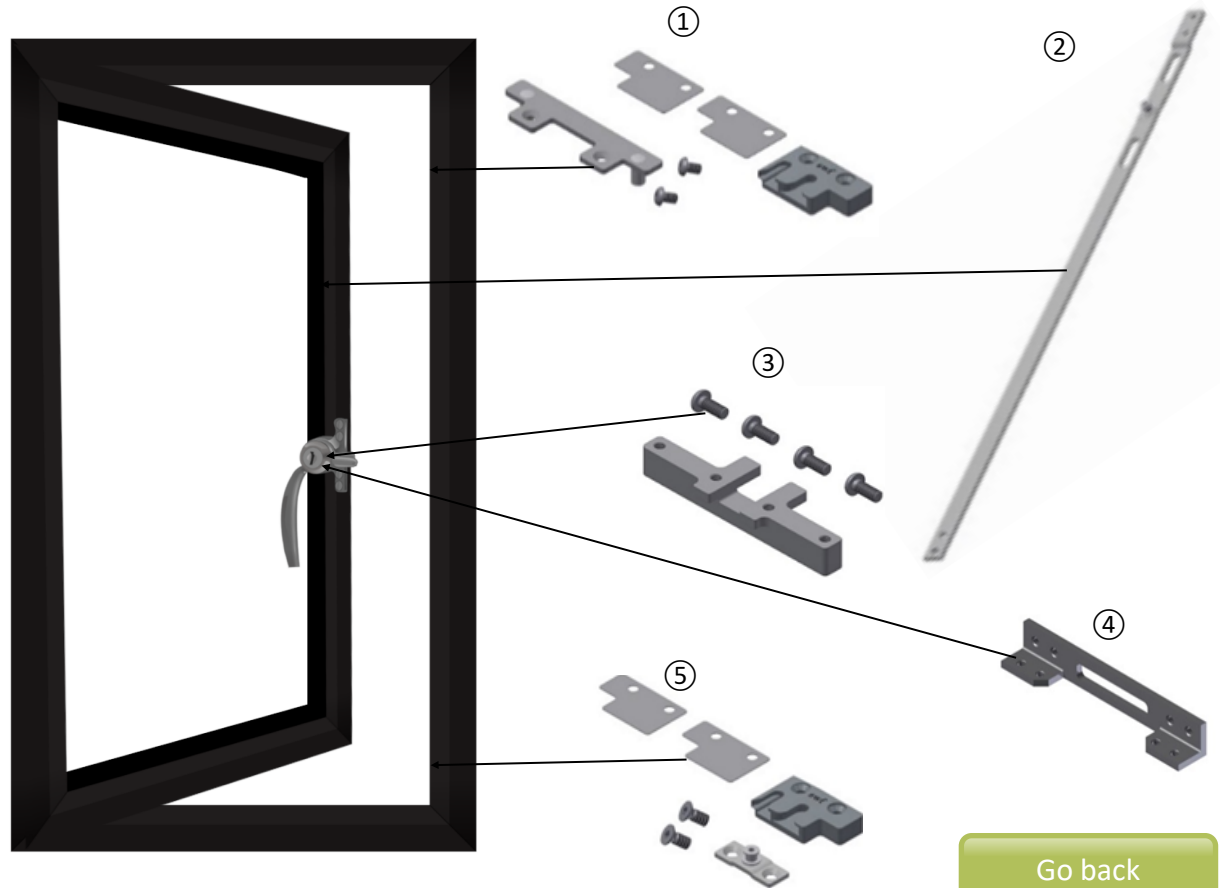

STEEL WINDOW FITTINGS

Concealed Multipoint Options (W50TB)

For your window you will require :

1. MPW50TBKKLH x2
2. MPR65LNA x2
3. MPW50TBDBSCK x1
4. MPW50TBIGHB10 x1
5. MPW50TBCMUGLH x1

*For one window

Technical Sheets

1,808mm to 2,100mm

Go back

Ready to order?

Info@steelwindowfittings.com

+44 (0)1952 794154

+44 (0)1952 794054