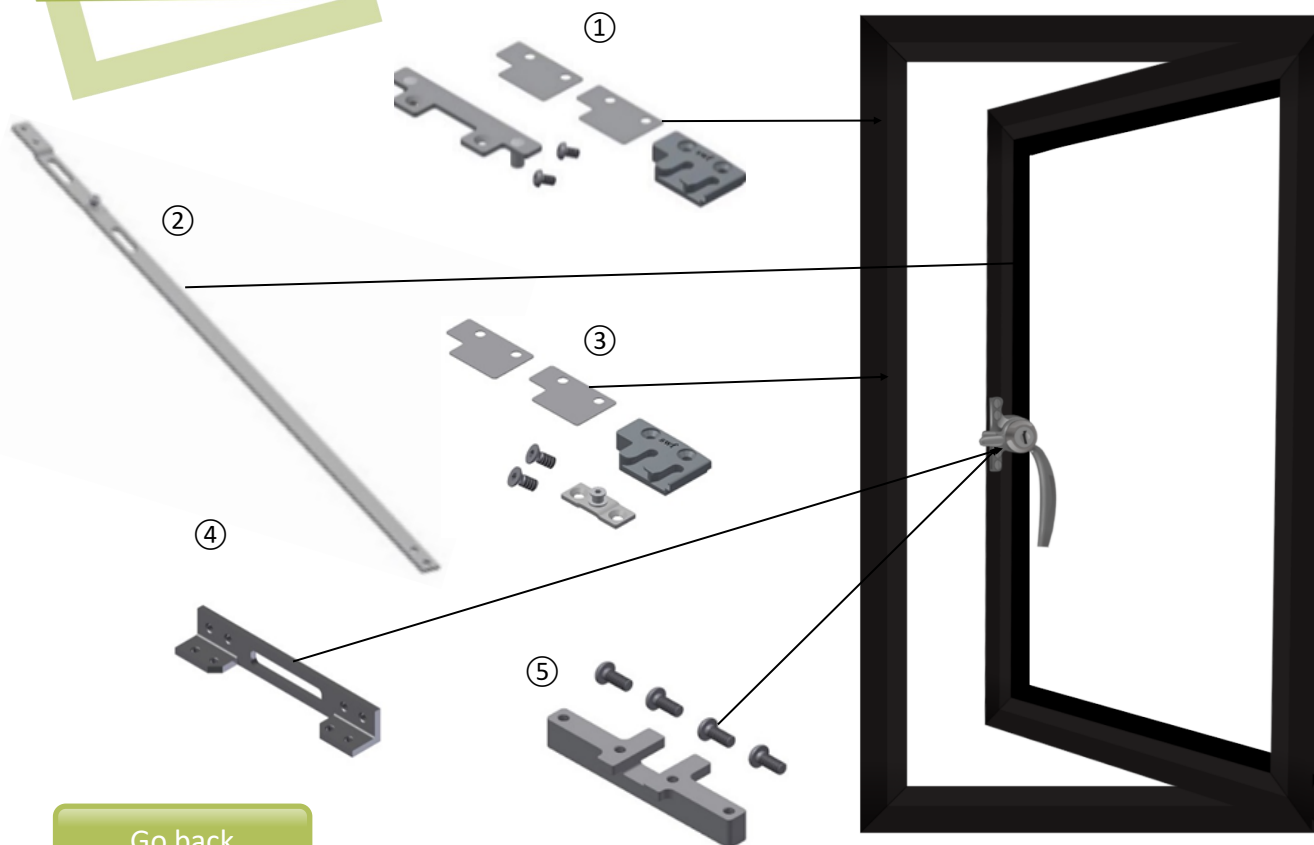

STEEL WINDOW FITTINGS

Concealed Multipoint Options (W50TB)

For your window you will require :

1. MPW50TBKKRH x2
2. MPR65SNA x2
3. MPW50TBCMUGRH x1
4. MPW50TBIGHB10 x1
5. MPW50TBDBSCK x1

*For one window

Technical Sheets

800mm to 1,073mm

1,073mm to 1,200mm

Go back

Ready to order?

Info@steelwindowfittings.com

+44 (0)1952 794154

+44 (0)1952 794054