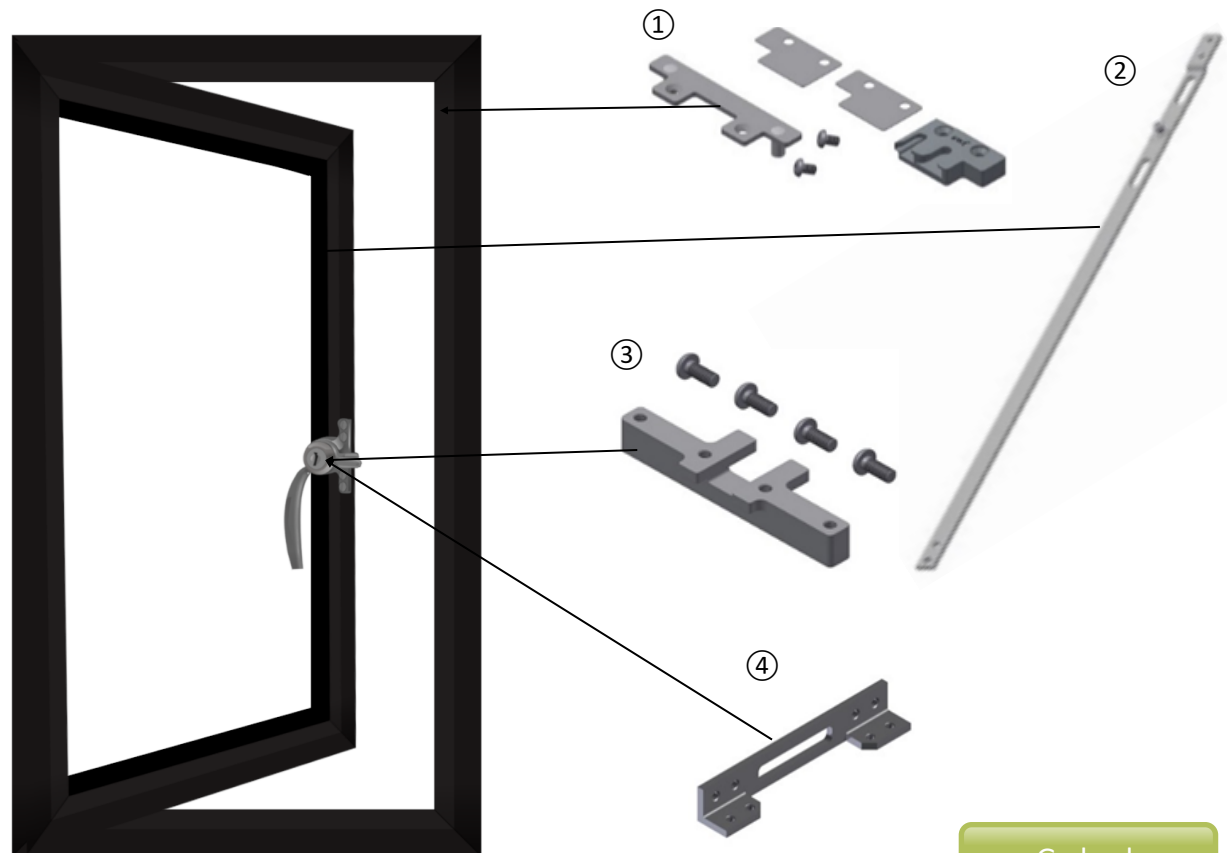

swf

STEEL WINDOW FITTINGS

Concealed Multipoint Options (W50TB)

For your window you will require :

1. MPW50TBKKLH x4
2. MPR65LNA x2
3. MPW50TBDBSCK x1
4. MPW50TBIGHB10 x1

*For one window

Technical Sheets

1,200mm to 1,500mm

1,500mm to 1,808mm

Go back

Ready to order?

Info@steelwindowfittings.com

+44 (0)1952 794154

+44 (0)1952 794054