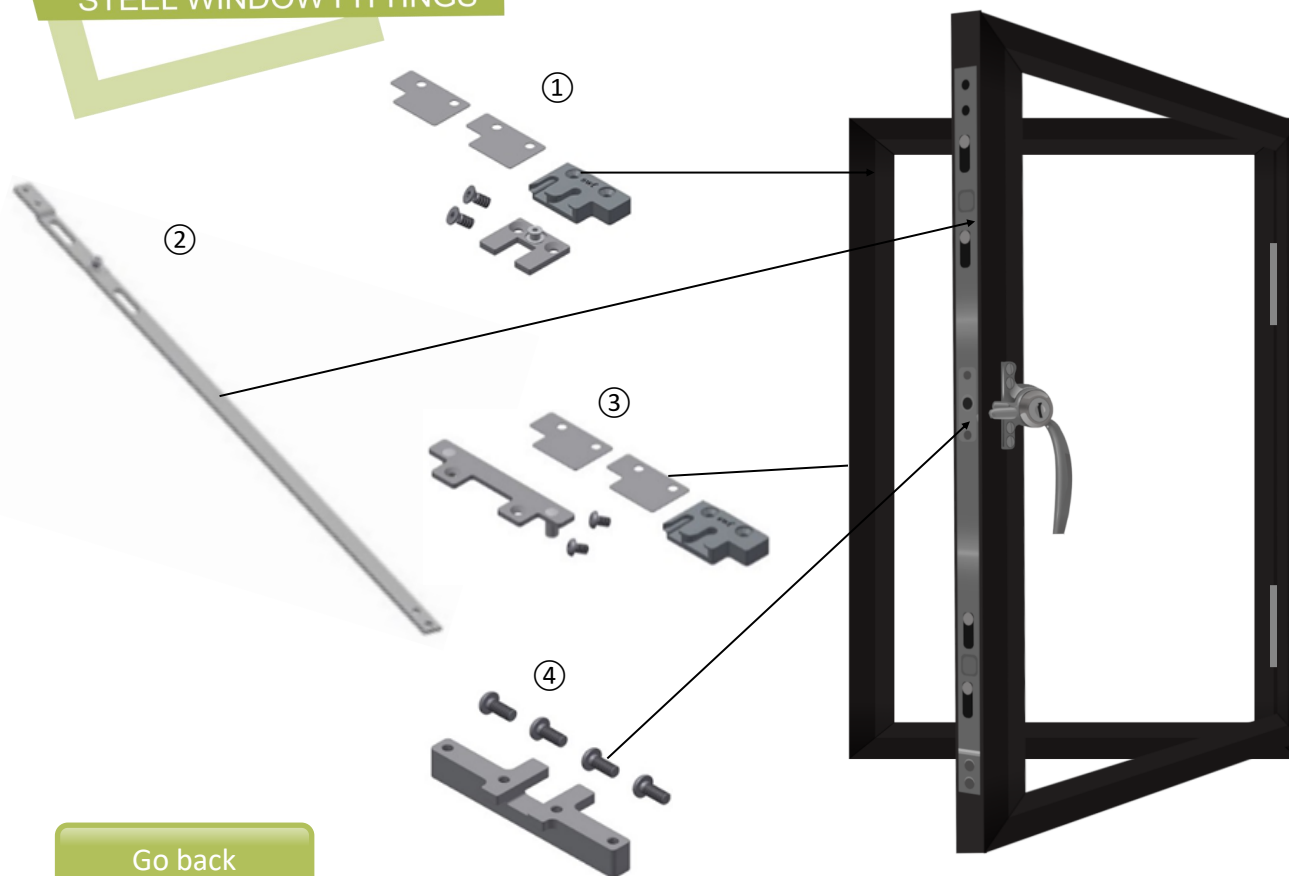

STEEL WINDOW FITTINGS

Concealed Multipoint Options (W50TB)

For your window you will require :

1. MPW50TBKKLH x2
2. MPR65SNA x2
3. MPW50TBCMBPLH x1
4. MPW50TBDBSCK x1

*For one window

Technical Sheets

370mm to 600mm

600mm to 800mm

800mm to 1,073mm

1,073mm to 1,200mm

Go back

Ready to order?

Info@steelwindowfittings.com

+44 (0)1952 794154

+44 (0)1952 794054