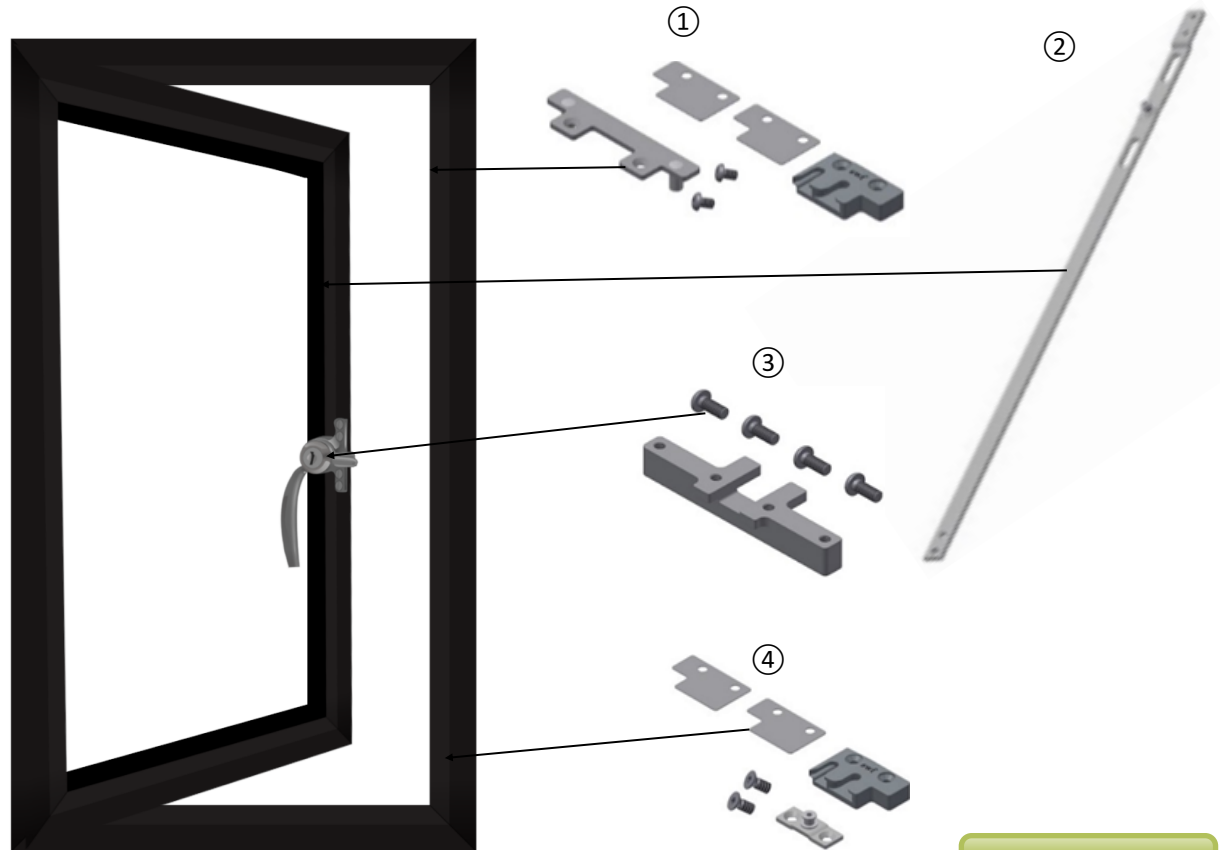

STEEL WINDOW FITTINGS

Concealed Multipoint Options (W50TB)

For your window you will require :

1. MPW50TBKKLH x4
2. MPR65LNA x2
3. MPW50TBDBSCK x1
4. MPW50TBCMUGLH x1

*For one window

Technical Sheets

1,808mm to 2,100mm

Go back

Ready to order?

Info@steelwindowfittings.com

+44 (0)1952 794154

+44 (0)1952 794054