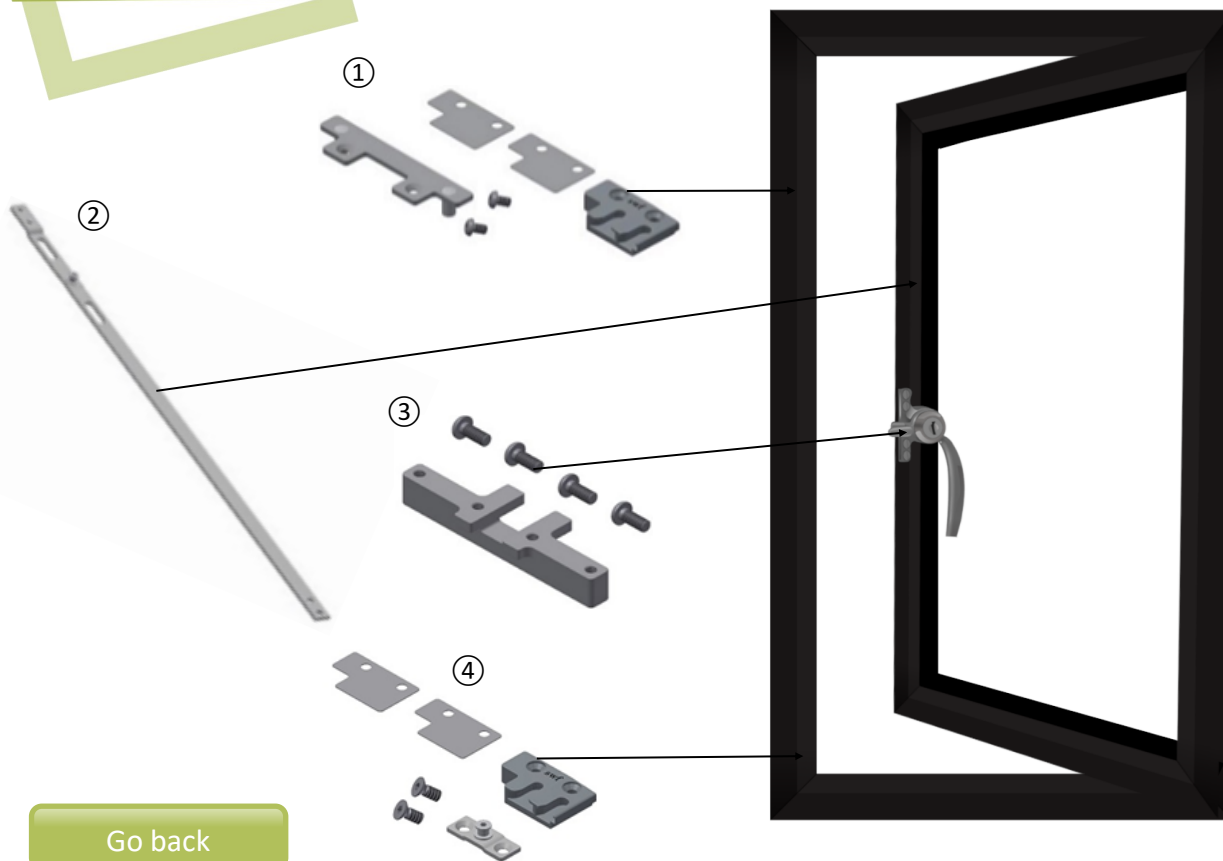

STEEL WINDOW FITTINGS

Concealed Multipoint Options (W50TB)

For your window you will require :

1. MPW50TBKKRH x4
2. MPR65LNA x2
3. MPW50TBDBSCK x1
4. MPW50TBCMUGRH x1

*For one window

Technical Sheets

1,808mm to 2,100mm

Go back

Ready to order?

Info@steelwindowfittings.com

+44 (0)1952 794154

+44 (0)1952 794054